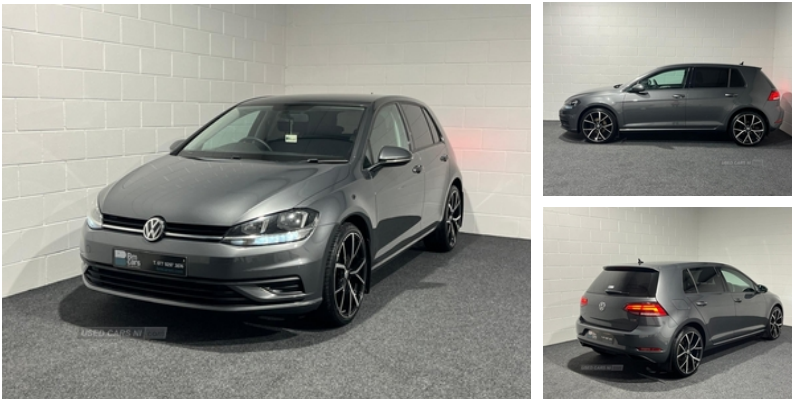

Volkswagen Golf 1.6 TDI S 5dr | Sep 2017

Sorry Sold

Vehicle Features

'Lights On' warning buzzer, 3 point height adj front seatbelts + pretensioners, 3 rear 3 point seatbelts, 3 rear headrests, 3 spoke steering wheel, 8" touch screen, 60/40 split folding rear seat, ABS, Automatic post collision braking, aux-in, Bag hook in luggage compartment, Bella cloth upholstery, Black front air intake and radiator grilles, Black rear diffuser, Bluetooth hands free telephone connection, Body colour bumpers, Body colour door handles, Body colour door mirrors, Boot lashing points, Brake pad wear indicator warning light, CD/MP3/WMA, Child locks on rear doors, Composition media system, Cooled glovebox, Courtesy light delay, Cover for storage compartment in centre, DAB Digital radio, Diesel particulate filter, Driver/Front Passenger airbags, Driver/Passenger whiplash optimised head restraints, Driver alert system, Drivers knee airbag, Dust/pollen filter, Electrically adjustable and heated door mirrors, Electric front windows, Electric rear windows, Electronic engine immobiliser, Electronic parking brake with auto hold, ESP with EDL + ASR, Exterior temperature gauge, Front and rear curtain airbags, Front assistant collision mitigation, Front centre armrest with storage box and rear air vents, Front passenger airbag deactivation, Front passenger seat height adjust, Front reading lights, Front side airbags, Grab handles, Heated rear windscreen, Height/reach adjust steering wheel, height adjustable and removable, Height adjustable driver's seat, Illuminated vanity mirrors, Instrument cluster in white, Isofix preparation for 2 rear child seats, LED daytime running lights, LED rear lights, Luggage compartment cover, Luggage compartment lighting, Multifunction computer, PAS - speed related, Pearl grey headlining, Polar night black centre console, Rear roof spoiler, Rear windscreen washer and wiper with interval delay, Remote central locking with 2 remote folding keys, Rev counter, Spotpoint decorative inserts, Steel space saver spare wheel, Storage compartments in doors, Sun visors, Trip and service

Miles:	91000
Fuel Type:	Diesel
Transmission:	Manual
Colour:	Grey
Engine Size:	1598
CO2 Emission:	106
Tax Band:	Petrol/Diesel (£190 p/a)
Body Style:	Hatchback
Insurance group:	15E
Reg:	FE67XWL

Technical Specs

DIMENSIONS	
Length:	4258mm
Width:	1799mm
Height:	1492mm
Seats:	5
Luggage Capacity (Seats Up):	380L
Gross Weight:	1800KG
Max. Loading Weight:	574KG
PERFORMANCE & ECONOMY	
Fuel Consum. (Urban Cold):	61.4MPG
Fuel Consum. (Extra Urban):	74.3MPG
Fuel Consum. (Combined):	68.9MPG
Fuel Tank Capacity:	50L
Number Of Gears:	5 SPEED
Top Speed:	123MPH
Acceleration 0-100 km/h:	10.2s
Engine Power BHP:	114BHP